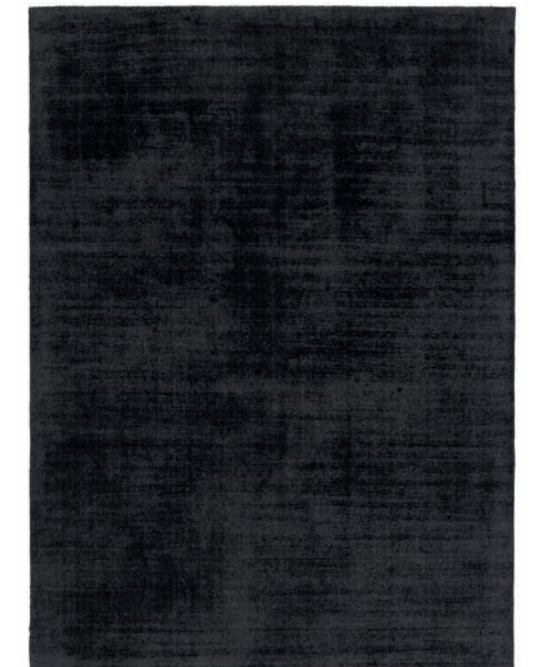

## DELIVERY

- standard sizes: 2 weeks
- special sizes: 4 weeks

rust

hunter

taupe

charcoal