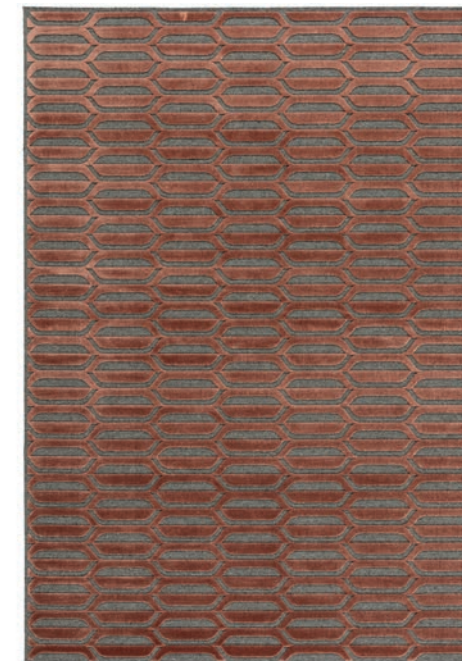

Chiara 949

QUALITY

- viscose, wool
- 1550g/m² - 4 mm
- machine made - Belgium

STANDARD SIZES

- 160x230 cm
- 200x290 cm
- 240x340 cm
- 280x380 cm

SPECIAL SIZES

- max width 280 cm
- max length 380 cm

SHAPES

[back to index](#)

DELIVERY

- standard sizes: 2 weeks
- special sizes: 4 weeks

grey/red