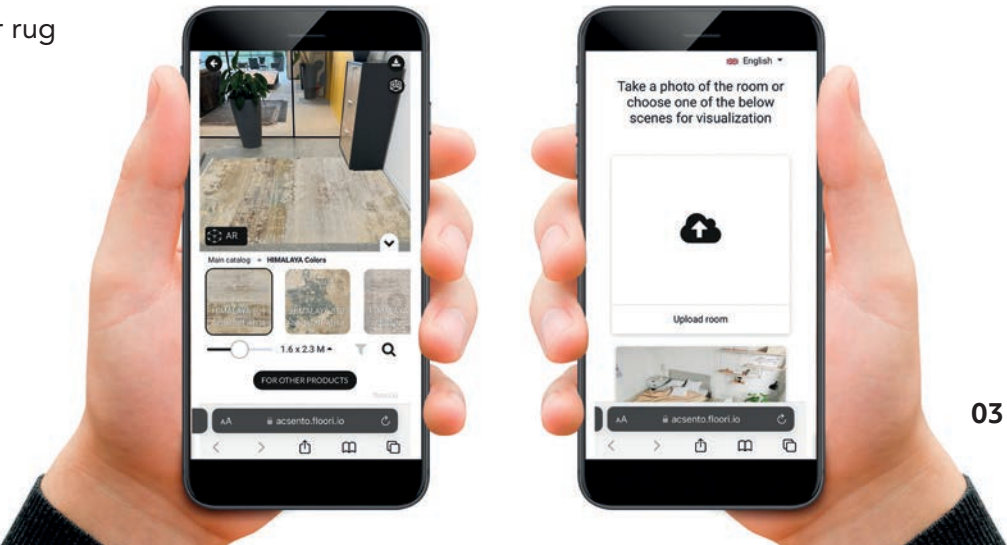

# Augmented Reality

Visualize your rug with Augmented Reality and integrate it in your interior

With your smartphone or tablet:

- Scan the QR code on your sample or on the desired page of your catalogue
- Take a picture of the area where you want to visualize or upload a photo of your interior
- Choose the color and the dimensions of your rug

03

On the Accento webshop:

- Choose a rug and click on the HOME VISUALIZER button
- Upload a photo of your interior or choose an existing setting
- Click on the location where you would like to place the rug, then choose the color and dimensions of your rug