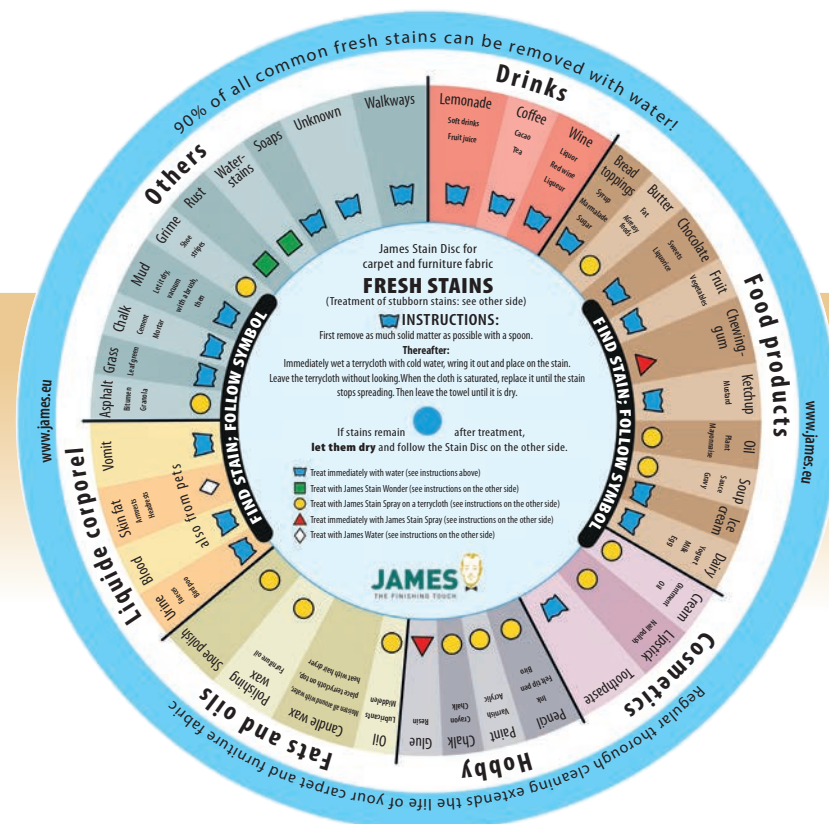

Maintenance & stain removal

The cleaning and maintenance label James has developed a number of unique services to help you in every situation.

One such free and unique service is

“James’ personal maintenance advice”

Cleaning with water

James is the only manufacturer of cleaning agents that states on the James stain disc and on the website that 90 percent of all fresh stains can be removed with water! James Stain Wonder’s labels even state that you can use it, but that you must first perform a test.

Accurate dosing

James always accurately indicates the dosage when applying the cleaning products. If you adhere to the regulations, the product will work optimally and your carpet will be spotless again!

Avoid sharp objects

In addition to following our cleaning and maintenance advice for your carpet, we recommend that you do not place pointy or sharp objects/ furniture on the carpet.